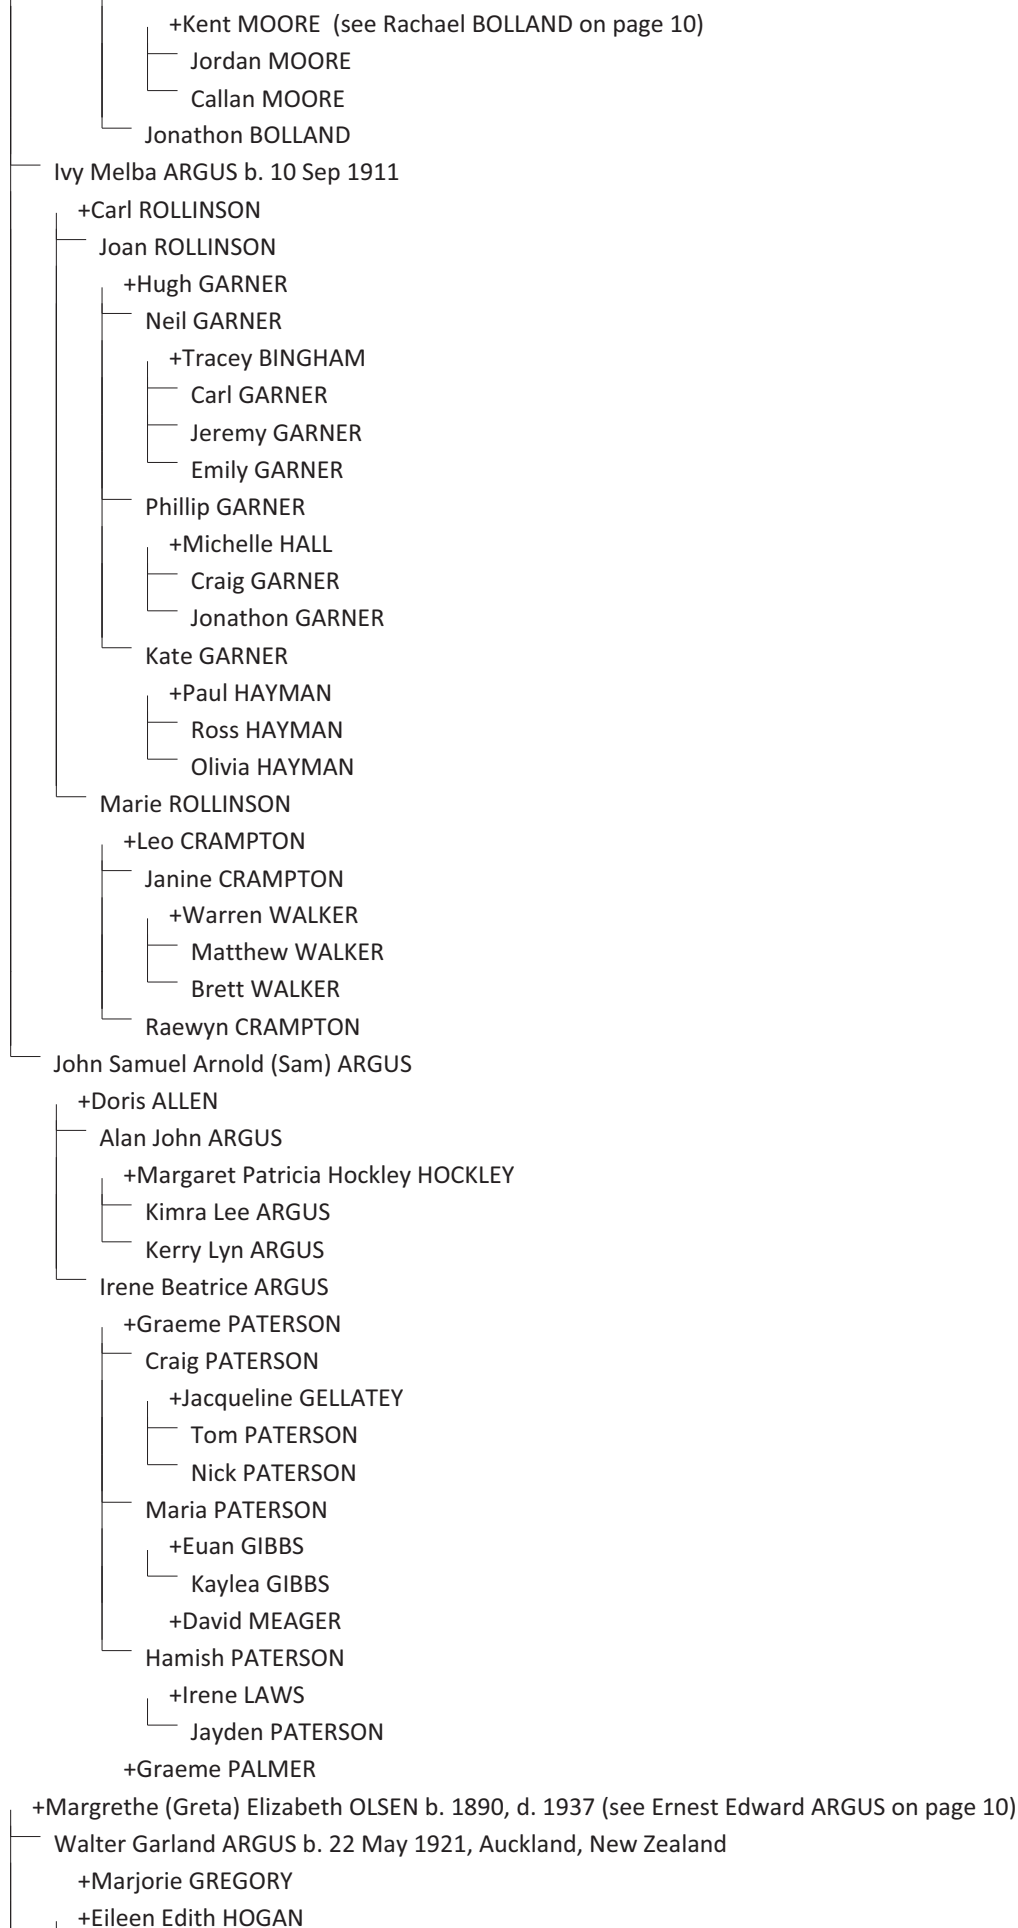

Known Descendants of Thomas ARGUS - 2 January 2017