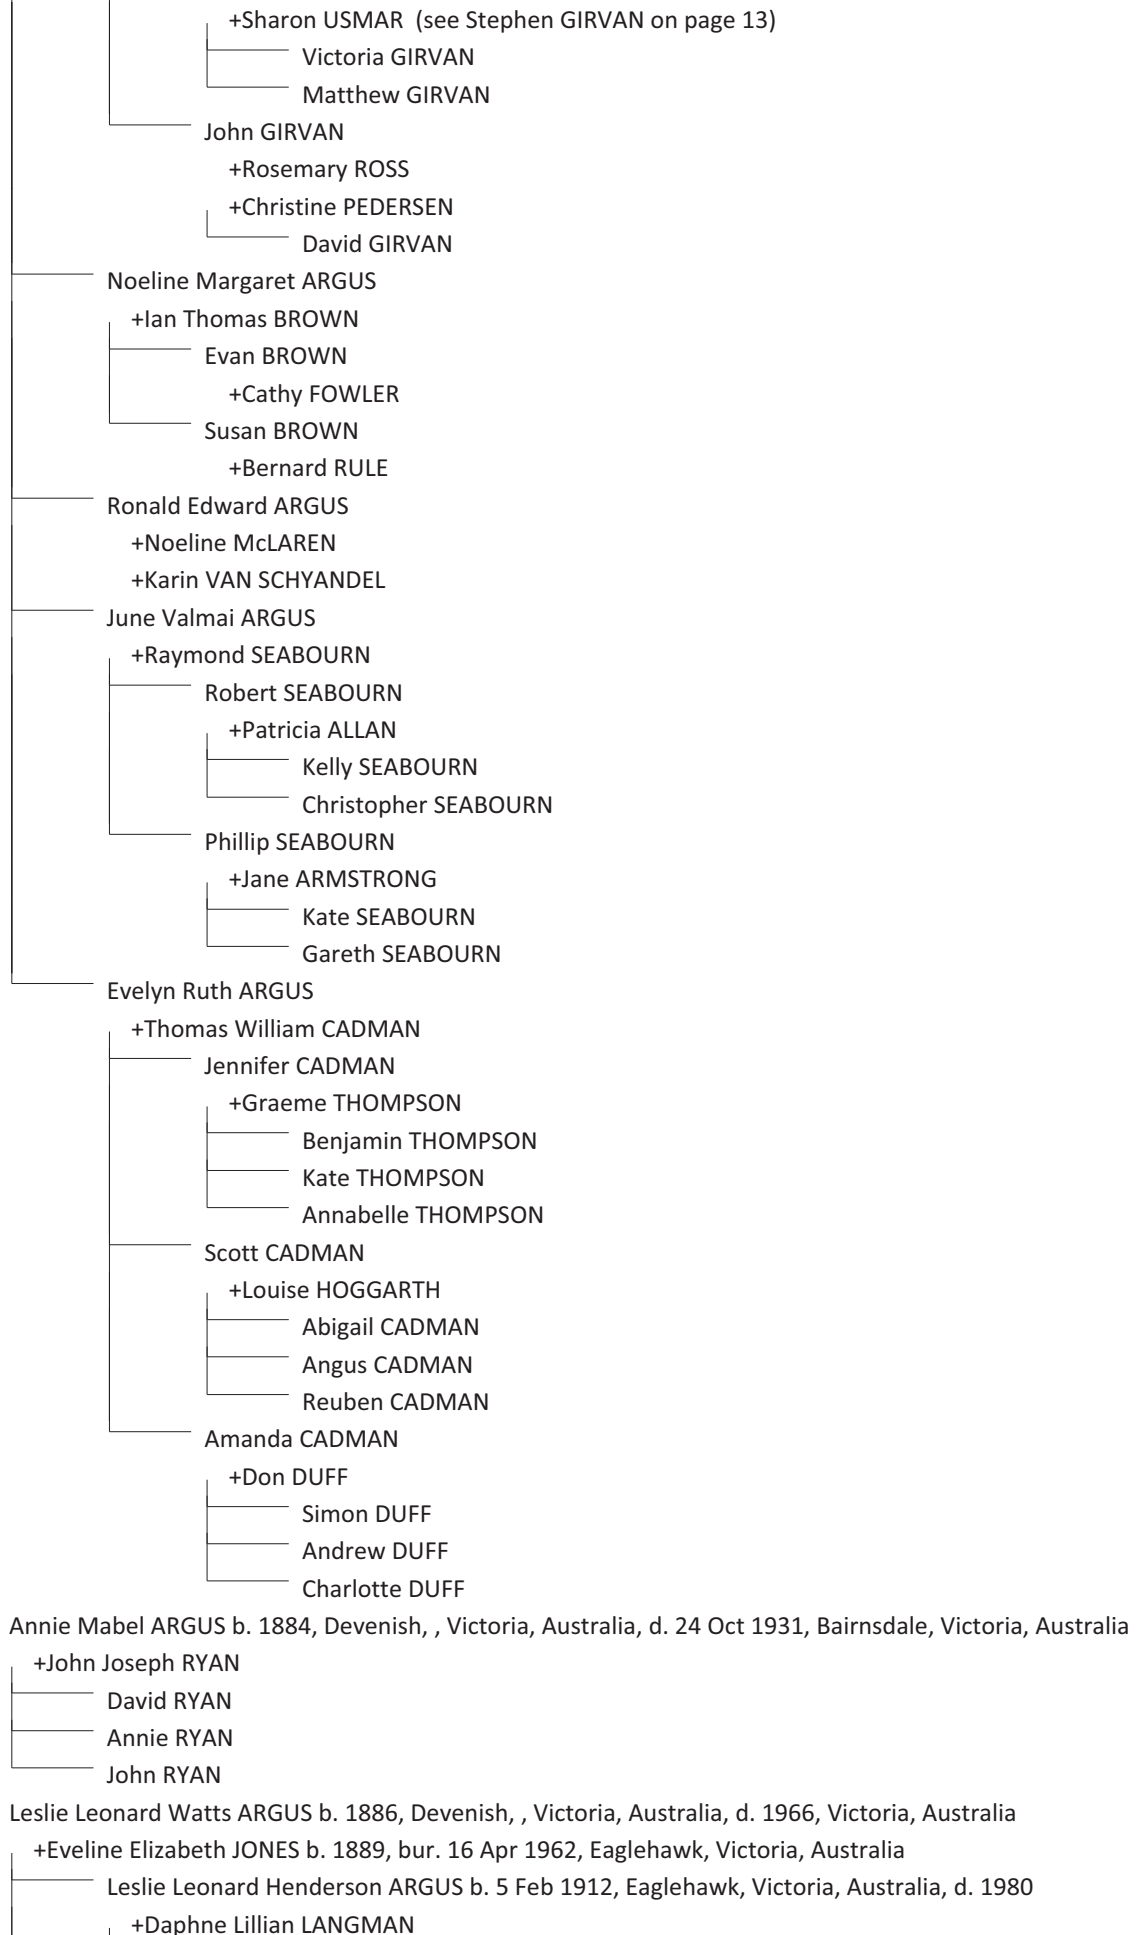

Known Descendants of THOMAS ARGUS - 14 May 2018