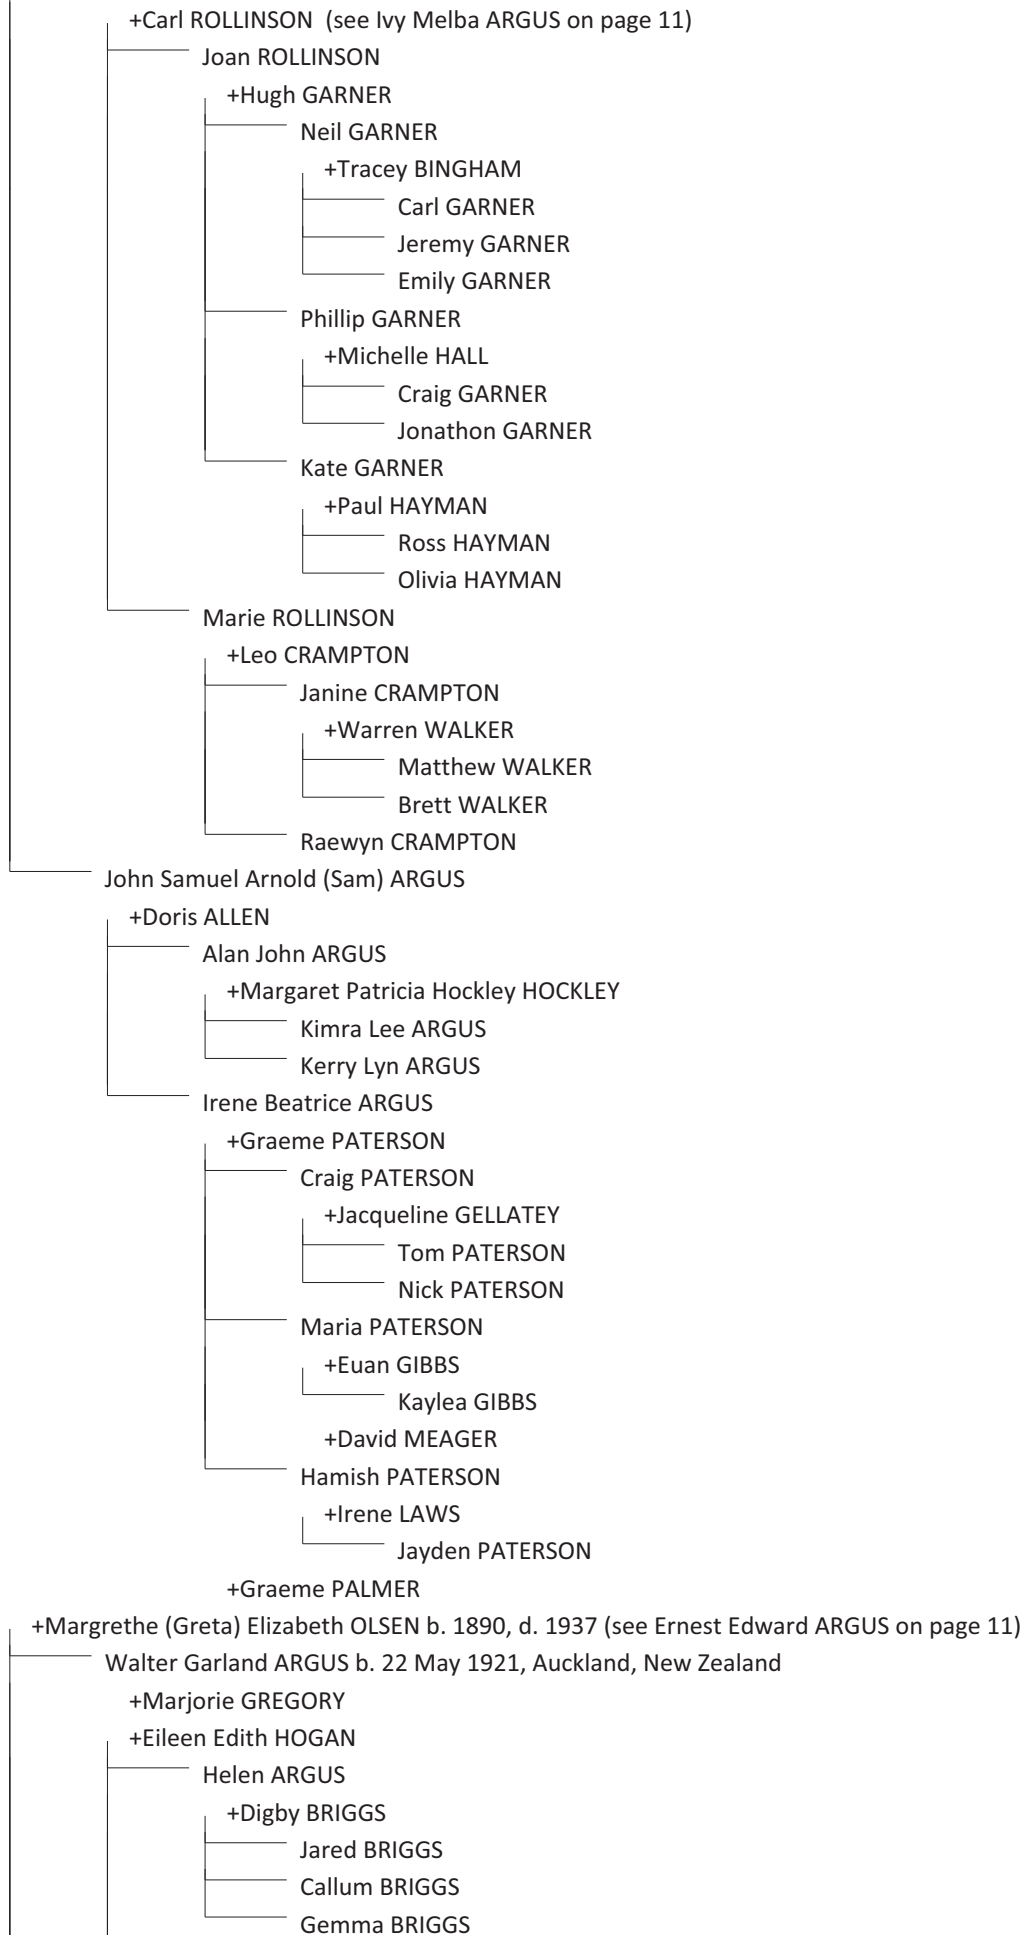

Known Descendants of THOMAS ARGUS - 14 May 2018

Known Descendants of THOMAS ARGUS - 14 May 2018

Known Descendants of THOMAS ARGUS - 14 May 2018

Known Descendants of THOMAS ARGUS - 14 May 2018

+Michael FLAVEL (see Helen ARGUS on page 12)