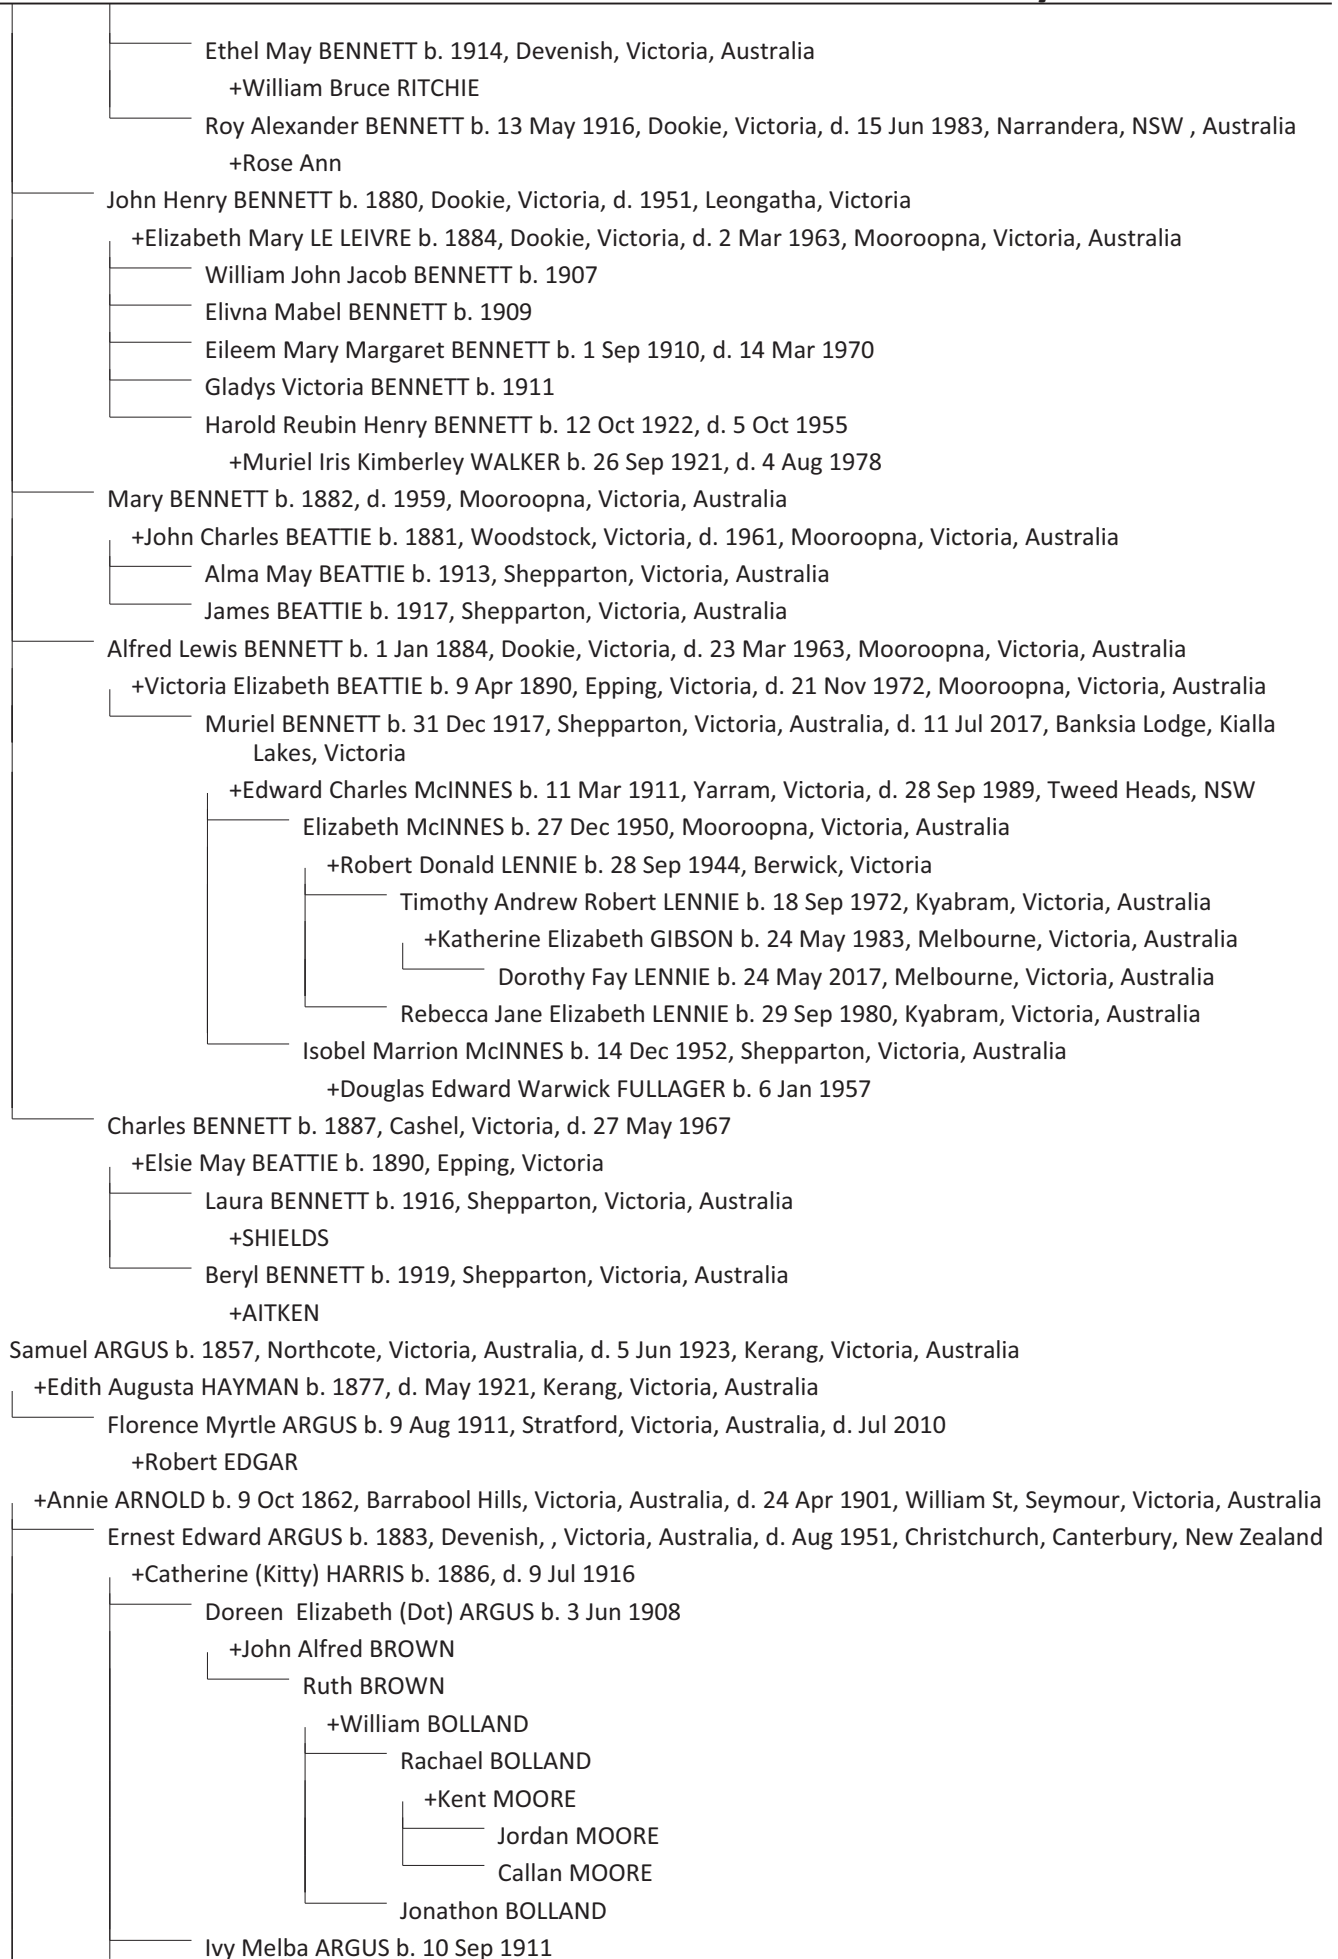

Known Descendants of THOMAS ARGUS - 14 May 2018